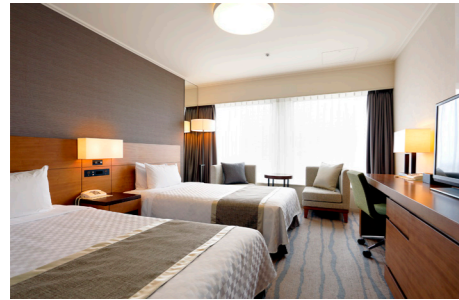

LIFESTYLESM
Preferred
HOTELS & RESORTS

 KEIO PLAZA HOTEL TOKYO

2-2-1 Nishi-Shinjuku, Shinjuku-Ku,
Tokyo 160-8330, Japan
TEL. +81 3 3344 0111 Fax. +81 3 3345 8269
www.keioplaza.com

GUEST ROOMS

The Keio Plaza Hotel boasts 1,453 rooms, every single one of which is tailored to meet the needs of our staying guests. Whether a visit with us is business related or for leisure, our guests will enjoy an unforgettable stay.

STANDARD

Get comfortable in 23.5-square-meter overlooking the Tokyo city with two twin beds or one queen bed with a large workstation.

Room Information	Area : 23.5 m ² (252.9 ft ²)
Suitable for : 1 or 2 guests	Bed Size : cm (ft) Twin 110×203 (3.6×6.6) Queen 161×203 (5.2×6.6)

STANDARD PLUS with access to SKY PLAZA IBASHO

Our renovated standard rooms offer the duvet-style bed with Simmons mattresses, and the L'OCCITANE herbal bath amenities afford a truly indulgent bath experience.

Room Information	Area : 23.5 m ² (252.9 ft ²)
Suitable for : 1 or 2 guests	Bed Size : cm (ft) King 180×203 (5.9×6.6)

PLAZA SUPERIOR SOUTH

Retreat to this 30.1-square-meter room and enjoy two twin beds or one queen bed with its relaxed and stylish design.