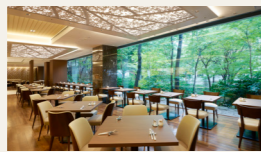

Jurin
Main Tower 2F / All Day Dining
Breakfast : Japanese & Western Buffet & American Breakfast
*Children aged 5 and under are free at buffet.