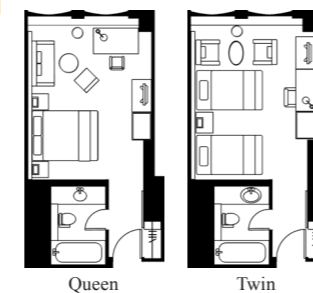

STANDARD

Get comfortable in 23.5-square-meter overlooking the Tokyo city with two twin beds or one queen bed with a large workstation.

Room Information	Area : 23.5 m ² (252.9 ft ²)
Suitable for : 1 or 2 guests	Bed Size : cm (ft) Twin 110×203 (3.6×6.6) Queen 161×203 (5.2×6.6)

Room Information	Area : 23.5 m ² (252.9 ft ²)
Suitable for : 1 or 2 guests	Bed Size : cm (ft) King 180×203 (5.9×6.6)

PLAZA SUPERIOR SOUTH

Retreat to this 30.1-square-meter room and enjoy two twin beds or one queen bed with its relaxed and stylish design.

Room Information	Area : 30.1 m ² (323.9 ft ²)
Suitable for : 1 to 3 guests	Bed Size : cm (ft) Queen 160×203 (5.2×6.6) Twin 120×203 (3.9×6.6) (Extrabed 120×188 (3.9×6.1))

PLAZA LUXE with access to SKY PLAZA IBASHO

Experience comfort and spectacular views from higher floors in the South Tower. The soothing, tasteful décor, and furniture make it a guest favorite.

Room Information	Area : 30.1 m ² (323.9 ft ²)
Suitable for : 1 or 2 guests	Bed Size : cm (ft) Twin 122×203 (4.0×6.6) Queen 153×203 (5.0×6.6)