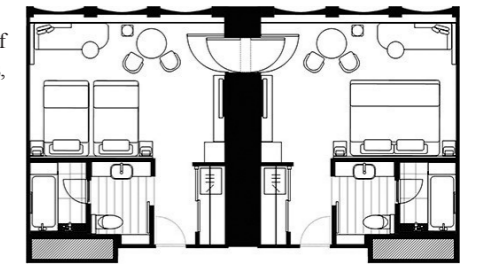

Room Information	Area : 35.5 m ² (382.1 ft ²)
Suitable for : 1 or 2 guests	Bed Size : cm (ft) Twin 120×203 (3.9×6.6) Adjustable bed 120×195 (3.9×6.3)
Special Features	<ul style="list-style-type: none"> • Electric adjustable bed & lift chair • Handrails, backrest and other equipments in the bathroom • Alert System with flashing light and vibrating cushions (for hearing-impaired) • Voice Guidance System in the elevator halls (for visually-impaired)

*Luxury Deluxe Room (47.0 m² / 505.9 ft²) and Junior Suite Room (67.4 m² / 725.4 ft²) are also available.

DELUXE SELECT with access to SKY PLAZA IBASHO

The bright and open space can comfortably accommodate up to four people through the use of two connecting rooms. Based on your preferences, we can arrange two beds side by side, creating a spacious 240cm width (king-size) bed.

Room Information	Area : 35.5 m ² (382.1 ft ²)
Suitable for : 1 or 2 guests (3 to 4 guests need two rooms)	Bed Size : cm (ft) Twin 120×203 (3.9×6.6) King 240×203 (5.9×6.6)

Connecting Room

LUXURY FAMILY ROOM with access to SKY PLAZA IBASHO