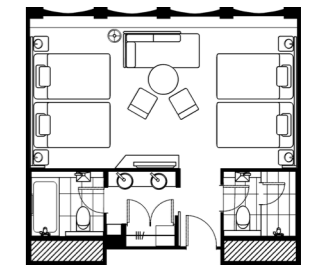

Experience comfort and spectacular views from higher floors in the South Tower. The soothing, tasteful décor, and furniture make it a guest favorite.

Room Information	Area : 30.1 m ² (323.9 ft ²)
Suitable for : 1 or 2 guests	Bed Size : cm (ft) Twin 122×203 (4.0×6.6) Queen 153×203 (5.0×6.6)

*Luxury Deluxe Room (47.0 m² / 505.9 ft²) and Junior Suite Room (67.4 m² / 725.4 ft²) are also available.

DELUXE SELECT with access to SKY PLAZA IBASHO

The bright and open space can comfortably accommodate up to four people through the use of two connecting rooms. Based on your preferences, we can arrange two beds side by side, creating a spacious 240cm width (king-size) bed.

Room Information	Area : 35.5 m ² (382.1 ft ²)
Suitable for : 1 or 2 guests (3 to 4 guests need two rooms)	Bed Size : cm (ft) Twin 120×203 (3.9×6.6) King 240×203 (5.9×6.6)

Connecting Room

LUXURY FAMILY ROOM with access to SKY PLAZA IBASHO

Room Information	Area : 46.3 m ² (498.3 ft ²)
Suitable for : 3 to 5 guests	Bed Size : cm (ft) 120×203 (3.9×6.6) Sofa Bed 90×195 (2.9×6.3)

Quad

SKY PLAZA IBASHO

Main Tower's top floor(47th floor) of 170 meters above ground Offers a place for you to spend your time in your way, in your style.