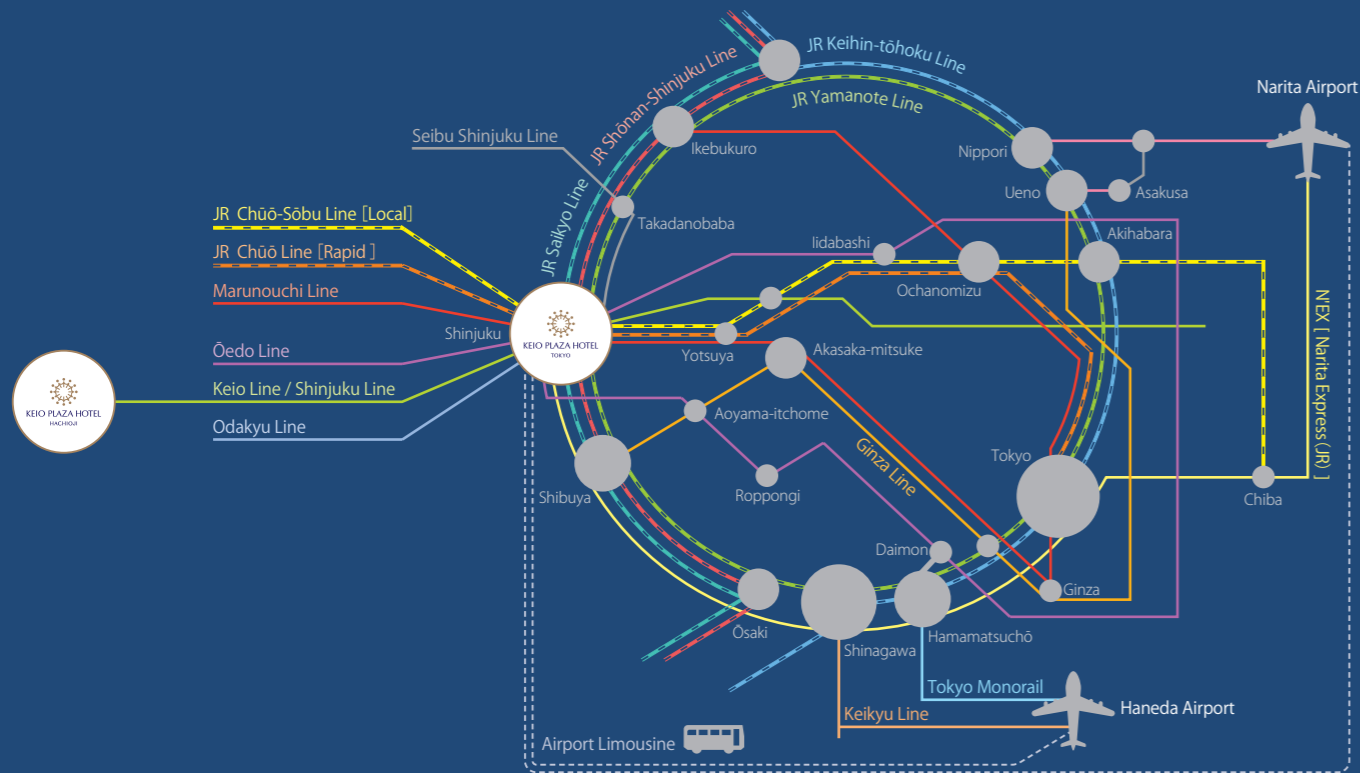

LOCATION

The Keio Plaza Hotel is at the perfect location to explore the delights of the city of Tokyo. Just outside Tochomae Subway Station or only a 5-minute walk from Shinjuku Station, the most popular shopping and entertainment spot, our luxury hotel provides stunning experiences which will linger with guests for a long time.

KEIO PLAZA HOTEL TOKYO

Nearest Stations

Tochomae Station (Toei Oedo Line) : Just outside
Shinjuku Station (West exit, JR / Tokyo Metro Subway Marunouchi Line / Toei Shinjuku Line / Keio Line / Odakyu Line)
: about a 5 minute walk

Airport Access

Good Neighbor Shuttle Bus

As one of the "Tokyo Disney Resort Good Neighbor Hotels," we offer complimentary shuttle bus service directly from our hotel to Tokyo Disneyland® and Tokyo DisneySea®. *The service for hotel guests only (Advanced reservations are required). Quick reservation from your smart phone. You can scan the QR code on the right to easily access the site and make a reservation.