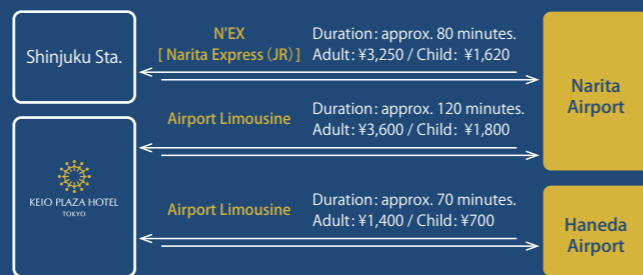

Airport Access