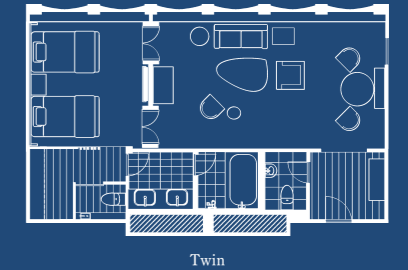

* Interconnecting rooms Premier Grand Suite and Club Room Premier Grand are also available.