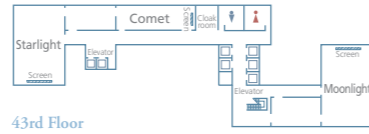

SKY BANQUET

PREMIER GRAND King

CLUB ROOM PREMIER GRAND MAIN TOWER 35-41F

Premier Grand Club Rooms are all located on the upper floors, where the ultimate in luxury and sophistication awaits you. Guests will be able to take full advantage of the support services provided by our dedicated concierges.