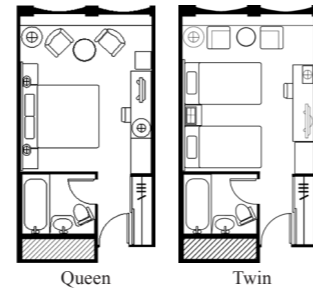

LIFESTYLESM
Preferred
HOTELS & RESORTS

 KEIO PLAZA HOTEL TOKYO

2-2-1 Nishi-Shinjuku, Shinjuku-Ku,
Tokyo 160-8330, Japan
TEL. +81 3 3344 0111 Fax. +81 3 3345 8269
www.keioplaza.com

GUEST ROOMS

The Keio Plaza Hotel boasts 1,453 rooms, every single one of which is tailored to meet the needs of our staying guests. Whether a visit with us is business related or for leisure, our guests will enjoy an unforgettable stay.

STANDARD

Get comfortable in 23.5-square-meter overlooking the Tokyo city with two twin beds or one queen bed with a large workstation.

Room Information	Area : 23.5 m ² (252.9 ft ²)
Suitable for : 1 or 2 guests	Bed Size : cm (ft) Twin 110×203 (3.6×6.6) Queen 161×203 (5.2×6.6)

Room Information	Area : 30.1 m ² (323.9 ft ²)
Suitable for : 1 to 3 guests	Bed Size : cm (ft) Queen 160×203 (5.2×6.6) Twin 120×203 (3.9×6.6) (Extrabed 120×188 (3.9×6.1))

PLAZA LUXE with access to SKY PLAZA IBASHO

Experience comfort and spectacular views from higher floors in the South Tower. The soothing, tasteful décor, and furniture make it a guest favorite.

Room Information	Area : 30.1 m ² (323.9 ft ²)
Suitable for : 1 or 2 guests	Bed Size : cm (ft) Twin 122×203 (4.0×6.6) Queen 153×203 (5.0×6.6)