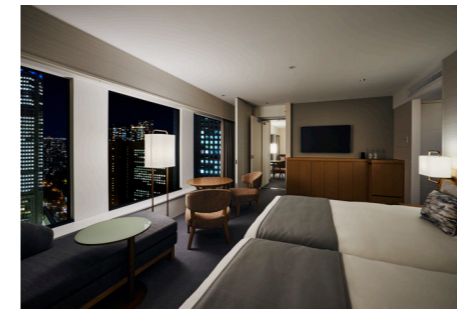

DELUXE SELECT with access to SKY PLAZA IBASHO

The bright and open space can comfortably accommodate up to four people through the use of two connecting rooms. Based on your preferences, we can arrange two beds side by side, creating a spacious 240cm width (king-size) bed.

Room Information	Area : 35.5 m² (382.1 ft²)
Suitable for : 1 or 2 guests (3 to 4 guests need two rooms)	Bed Size : cm (ft) Twin 120×203 (3.9×6.6) King 240×203 (5.9×6.6)