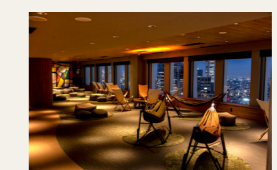

*Visitor fees are also available. Please contact your sales representative for details.

Lounge

A space full of freedom with a panoramic view.

Library

Enjoy a comfy space with traditional Japanese arts and crafts.

Garden

Feel the natural light pouring in from outside and the natural garden of green.

Park

Offers a cozy space with a hammock and fireplace creating an outdoor atmosphere.

Snack & Drink

Take a break with starbucks coffee and snacks. Limited cocktails are available in the night time.

- Business Center (Main Tower 3F)
- Nursing Room (Main Tower 3F / 10:00 a.m. - 9:00 p.m.)

*Business hours and service contents may be changed.

BANQUET ROOMS

With its wide selection of banquet rooms, the Keio Plaza Hotel can cater to a variety of requests from guests, conveniently matching the number of people and occasion of the event. For those planning an international conference, company meetings, class reunion, or wedding party, we are here to assist you.