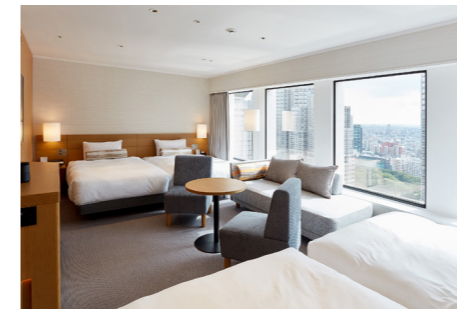

Experience comfort and spectacular views from higher floors in the South Tower. The soothing, tasteful décor, and furniture make it a guest favorite.

Room Information	Area : 30.1 m ² (323.9 ft ²)
Suitable for : 1 or 2 guests	Bed Size : cm (ft) Twin 122×203 (4.0×6.6) Queen 153×203 (5.0×6.6)

*Luxury Deluxe Room (47.0 m² / 505.9 ft²) and Junior Suite Room (67.4 m² / 725.4 ft²) are also available.

DELUXE SELECT with access to SKY PLAZA IBASHO

The bright and open space can comfortably accommodate up to four people through the use of two connecting rooms. Based on your preferences, we can arrange two beds side by side, creating a spacious 240cm width (king-size) bed.

Room Information	Area : 35.5 m ² (382.1 ft ²)
Suitable for : 1 or 2 guests (3 to 4 guests need two rooms)	Bed Size : cm (ft) Twin 120×203 (3.9×6.6) King 240×203 (5.9×6.6)

Connecting Room

LUXURY FAMILY ROOM with access to SKY PLAZA IBASHO

Our recently renewed Luxury Family Rooms can comfortably accommodate up to five guests with four twin-size beds and a sofa bed. It also has two bathrooms with a walk-in shower and a soaking tub. Perfect for a family vacation and for a fun trip with your friends.