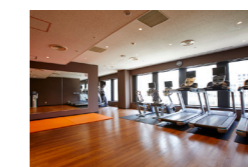

Fitness Room

Main Tower 7F
5:00 a.m. - 9:00 p.m.