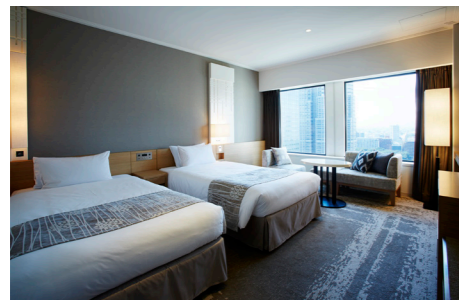

STANDARD

Get comfortable in 23.5-square-meter overlooking the Tokyo city with two twin beds or one queen bed with a large workstation.

Room Information	Area : 23.5 m ² (252.9 ft ²)
Suitable for : 1 or 2 guests	Bed Size : cm (ft) Twin 110×203 (3.6×6.6) Queen 161×203 (5.2×6.6)

STANDARD PLUS with access to SKY PLAZA IBASHO

Our renovated standard rooms offer the duvet-style bed with Simmons mattresses, and the L'OCCITANE herbal bath amenities afford a truly indulgent bath experience.

Room Information	Area : 23.5 m ² (252.9 ft ²)
Suitable for : 1 or 2 guests	Bed Size : cm (ft) King 180×203 (5.9×6.6)

PLAZA SUPERIOR SOUTH

Retreat to this 30.1-square-meter room and enjoy two twin beds or one queen bed with its relaxed and stylish design.

Experience comfort and spectacular views from higher floors in the South Tower. The soothing, tasteful décor, and furniture make it a guest favorite.

Room Information	Area : 30.1 m ² (323.9 ft ²)
Suitable for : 1 or 2 guests	Bed Size : cm (ft) Twin 122×203 (4.0×6.6) Queen 153×203 (5.0×6.6)