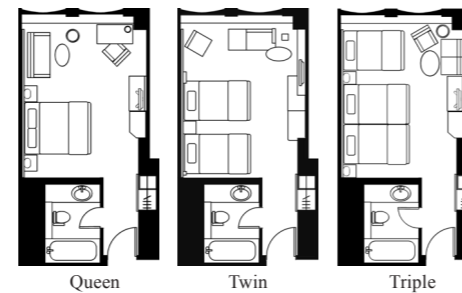

STANDARD

Get comfortable in 23.5-square-meter overlooking the Tokyo city with two twin beds or one queen bed with a large workstation.

Room Information	Area : 23.5 m ² (252.9 ft ²)
Suitable for : 1 or 2 guests	Bed Size : cm (ft) Twin 110×203 (3.6×6.6) Queen 161×203 (5.2×6.6)

Room Information	Area : 23.5 m ² (252.9 ft ²)
Suitable for : 1 or 2 guests	Bed Size : cm (ft) King 180×203 (5.9×6.6)

PLAZA SUPERIOR SOUTH

Retreat to this 30.1-square-meter room and enjoy two twin beds or one queen bed with its relaxed and stylish design.

Room Information	Area : 30.1 m ² (323.9 ft ²)
Suitable for : 1 to 3 guests	Bed Size : cm (ft) Queen 160×203 (5.2×6.6) Twin 120×203 (3.9×6.6) (Extrabed 120×188 (3.9×6.1))

PLAZA LUXE with access to SKY PLAZA IBASHO

Experience comfort and spectacular views from higher floors in the South Tower. The soothing, tasteful décor, and furniture make it a guest favorite.

Room Information	Area : 30.1 m ² (323.9 ft ²)
Suitable for : 1 or 2 guests	Bed Size : cm (ft) Twin 122×203 (4.0×6.6) Queen 153×203 (5.0×6.6)