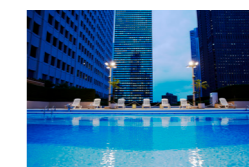

Sky Pool

Main Tower 7F
(Summer Only)