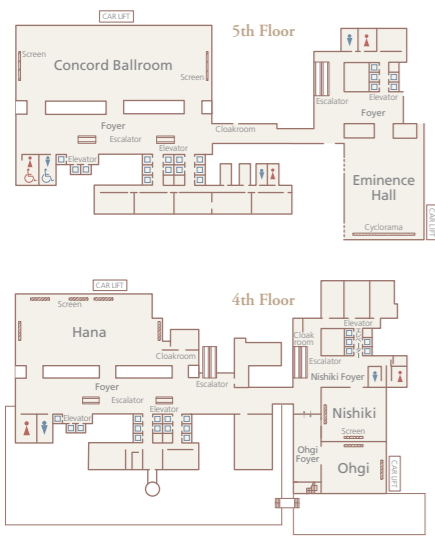

GRAND BANQUET

Floor	Hall Name	Area		Ceiling Height (M)	Number of Halls	Conference		Dining		
		Sq M	Sq Ft			Classroom	Theater	Standing Buffet	Seated Dinner	Seated Buffet
Main Tower	5F Concord Ballroom	1,320	14,208	6.0	1	1,000	1,800	1,120	960	600
	4F Hana	960	10,333	3.5	1	450	900	700	420	450
South Tower	5F Eminence Hall	715	7,696	6.0	1	500	800	600	450	350
	Nishiki	325	3,498	3.2	2	250	360	250	200	130
	4F Ohgi									
Natsume / Katsura / Mizuki	85	914	2.4	3	50	80	40	30	30	
SKY BANQUET	3F Grace Room	300	3,229	2.8	1	140	210	140	-	80
	44F Ensemble	90	2,045	2.7	1	60	60	60	60	60
	44F Harmony	190	2,045	2.7	5	130	210	100	100	80
	43F Starlight / Moonlight									
	42F Takao / Fuji	98	1,054	2.7	1	50	100	50	50	40
	43F Comet									
	44F Aria	67	721	2.7	8	30	60	30	30	20
	43F Subaru / Orion									
42F Tama / Musashi / Mitake / Tsukui / Sagami										

unit : capacity

SKY BANQUET