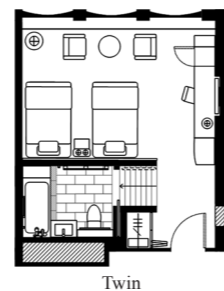

*Luxury Deluxe Room (47.0 m² / 505.9 ft²) and Junior Suite Room (67.4 m² / 725.4 ft²) are also available.