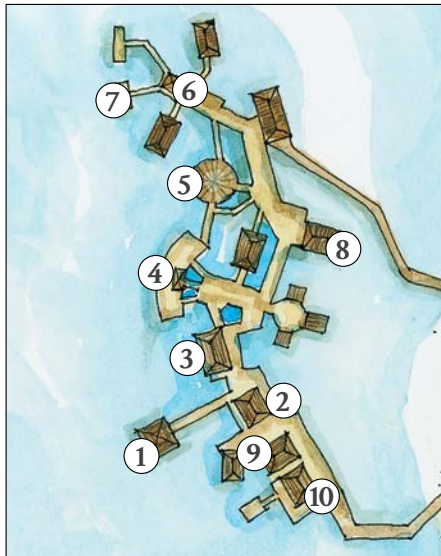

- ① Arrival Jetty
- ② Welcome Pavilion and Library
- ③ Ice & Chai and Chocolate studio
- ④ Chill
- ⑤ Es'sense
- ⑥ Longitude
- ⑦ Deck-a-dence
- ⑧ Altitude Cellar & Deli
- ⑨ Six Senses Gallery and Sifani Jewellery Shop
- ⑩ Dive Center
- ⑪ LEAF
- ⑫ Organic Garden, Chili Table and Mushroom Hut
- ⑬ Water Sports
- ⑭ Jungle Cinema
- ⑮ The Den
- ⑯ Gym and Yoga
- ⑰ Spa Juice Bar
- ⑱ Six Senses Spa
- ⑲ Beach Villas
- ⑳ Water Villas